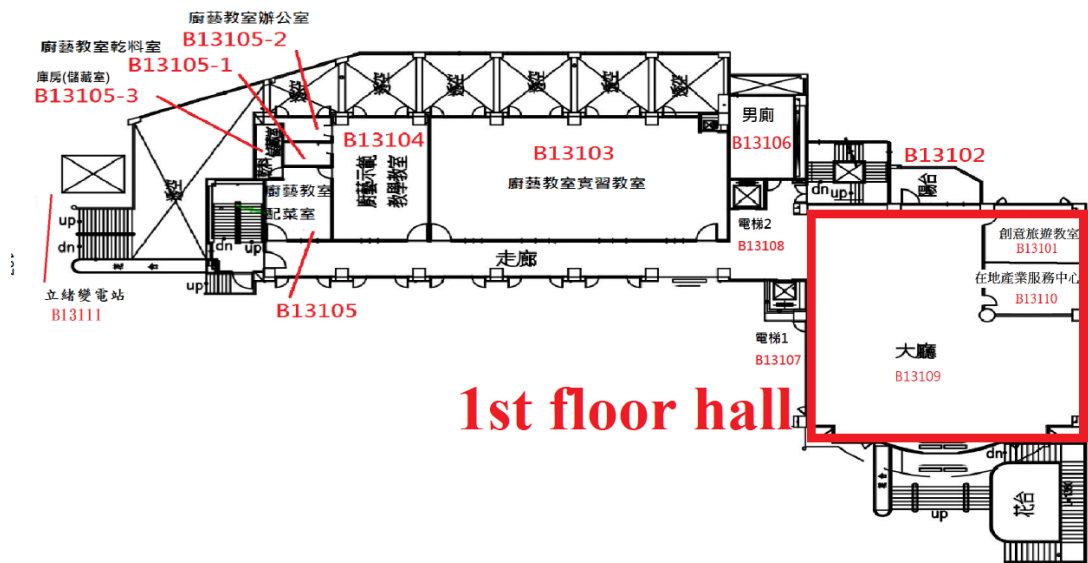

Session E1: College of Human Ecology, Li Xu Bldg. R304 (立緒樓 304)

Session F1: College of Human Ecology, Lixu Bldg. 502(立緒樓 502)

Session F2: College of Human Ecology, Lixu Bldg. 504(立緒樓 504)

Session G1, G2: Department of Early Childhood Education and Care, B14324  
(幼兒保育系 B14324)

Session H1, H3: College of Management Bldg. R511(管理學院大樓 511)

Session H2, H4: College of Management Bldg. R504(管理學院大樓 504)

Poster 1: College of Management Bldg. 1st floor hall(管理學院大樓 1 樓大廳)

Poster 1: College of Human Ecology, Lixu Bldg. (立緒樓 1 樓大廳)