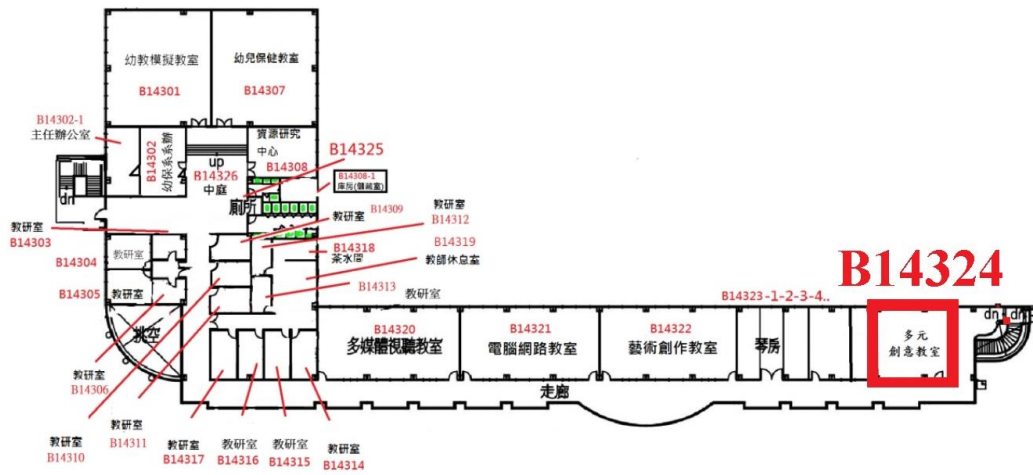

Session E1: College of Human Ecology, Li Xu Bldg. R304 (立緒樓 304)

Session F1: College of Human Ecology, Lixu Bldg. 502(立緒樓 502)

Session F2: College of Human Ecology, Lixu Bldg. 504(立緒樓 504)

Session G1, G2: Department of Early Childhood Education and Care, B14324  
(幼兒保育系 B14324)

Session H1, H3: College of Management Bldg. R511(管理學院大樓 511)

Session H2, H4: College of Management Bldg. R504(管理學院大樓 504)

Poster 1: College of Management Bldg. 1st floor hall(管理學院大樓 1 樓大廳)

Poster 1: College of Human Ecology, Lixu Bldg. (立緒樓 1 樓大廳)