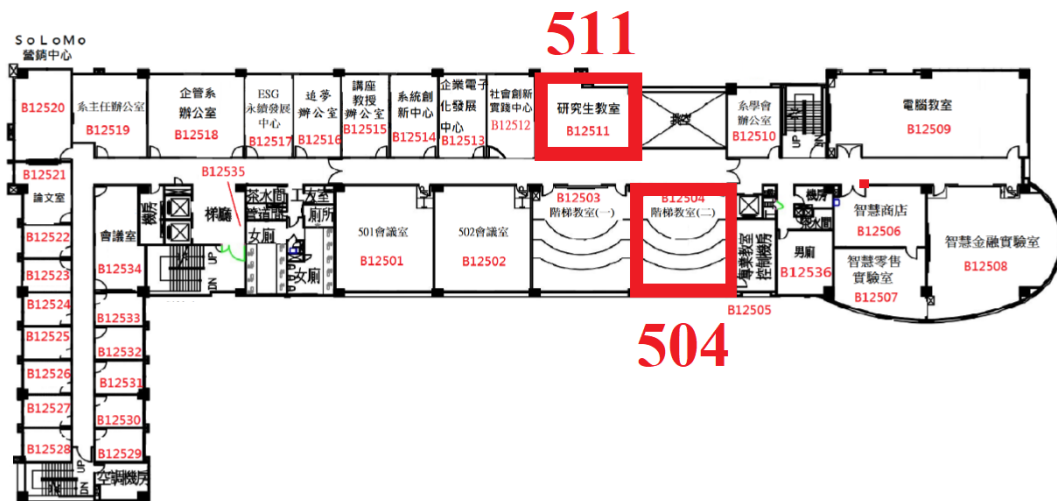

Session E1: College of Human Ecology, Li Xu Bldg. R304 (立緒樓 304)

Session F1: College of Human Ecology, Lixu Bldg. 502(立緒樓 502)

Session F2: College of Human Ecology, Lixu Bldg. 504(立緒樓 504)

Session G1, G2: Department of Early Childhood Education and Care, B14324  
(幼兒保育系 B14324)

Session H1, H3: College of Management Bldg. R511(管理學院大樓 511)

Session H2, H4: College of Management Bldg. R504(管理學院大樓 504)

Poster 1: College of Management Bldg. 1st floor hall(管理學院大樓 1 樓大廳)

Poster 1: College of Human Ecology, Lixu Bldg. (立緒樓 1 樓大廳)