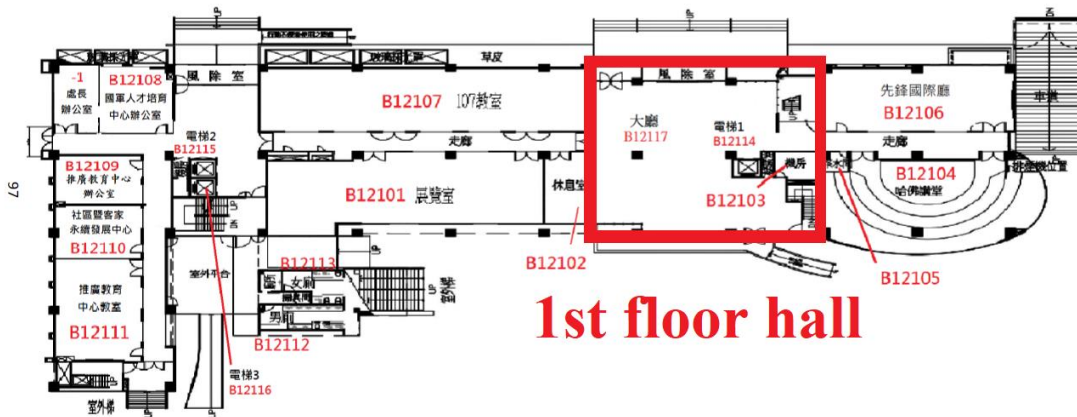

Session E1: College of Human Ecology, Li Xu Bldg. R304 (立緒樓 304)

Session F1: College of Human Ecology, Lixu Bldg. 502(立緒樓 502)

Session F2: College of Human Ecology, Lixu Bldg. 504(立緒樓 504)

Session G1, G2: Department of Early Childhood Education and Care, B14324  
(幼兒保育系 B14324)

Session H1, H3: College of Management Bldg. R511(管理學院大樓 511)

Session H2, H4: College of Management Bldg. R504(管理學院大樓 504)

Poster 1: College of Management Bldg. 1st floor hall(管理學院大樓 1 樓大廳)

Poster 1: College of Human Ecology, Lixu Bldg. (立緒樓 1 樓大廳)