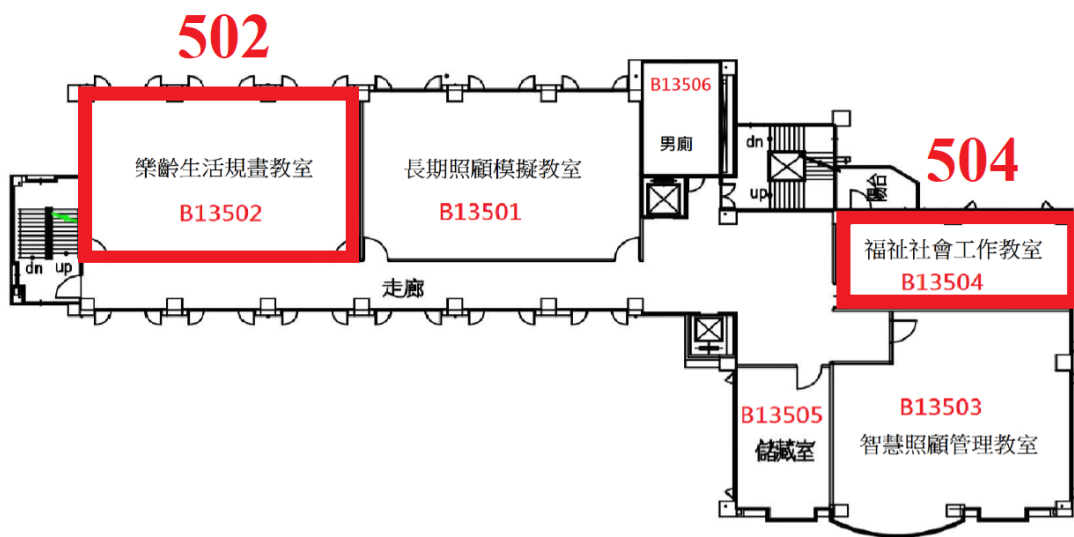

Session E1: College of Human Ecology, Li Xu Bldg. R304 (立緒樓 304)

Session F1: College of Human Ecology, Lixu Bldg. 502(立緒樓 502)

Session F2: College of Human Ecology, Lixu Bldg. 504(立緒樓 504)

Session G1, G2: Department of Early Childhood Education and Care, B14324  
(幼兒保育系 B14324)

Session H1, H3: College of Management Bldg. R511(管理學院大樓 511)

Session H2, H4: College of Management Bldg. R504(管理學院大樓 504)

Poster 1: College of Management Bldg. 1st floor hall(管理學院大樓 1 樓大廳)

Poster 1: College of Human Ecology, Lixu Bldg. (立緒樓 1 樓大廳)